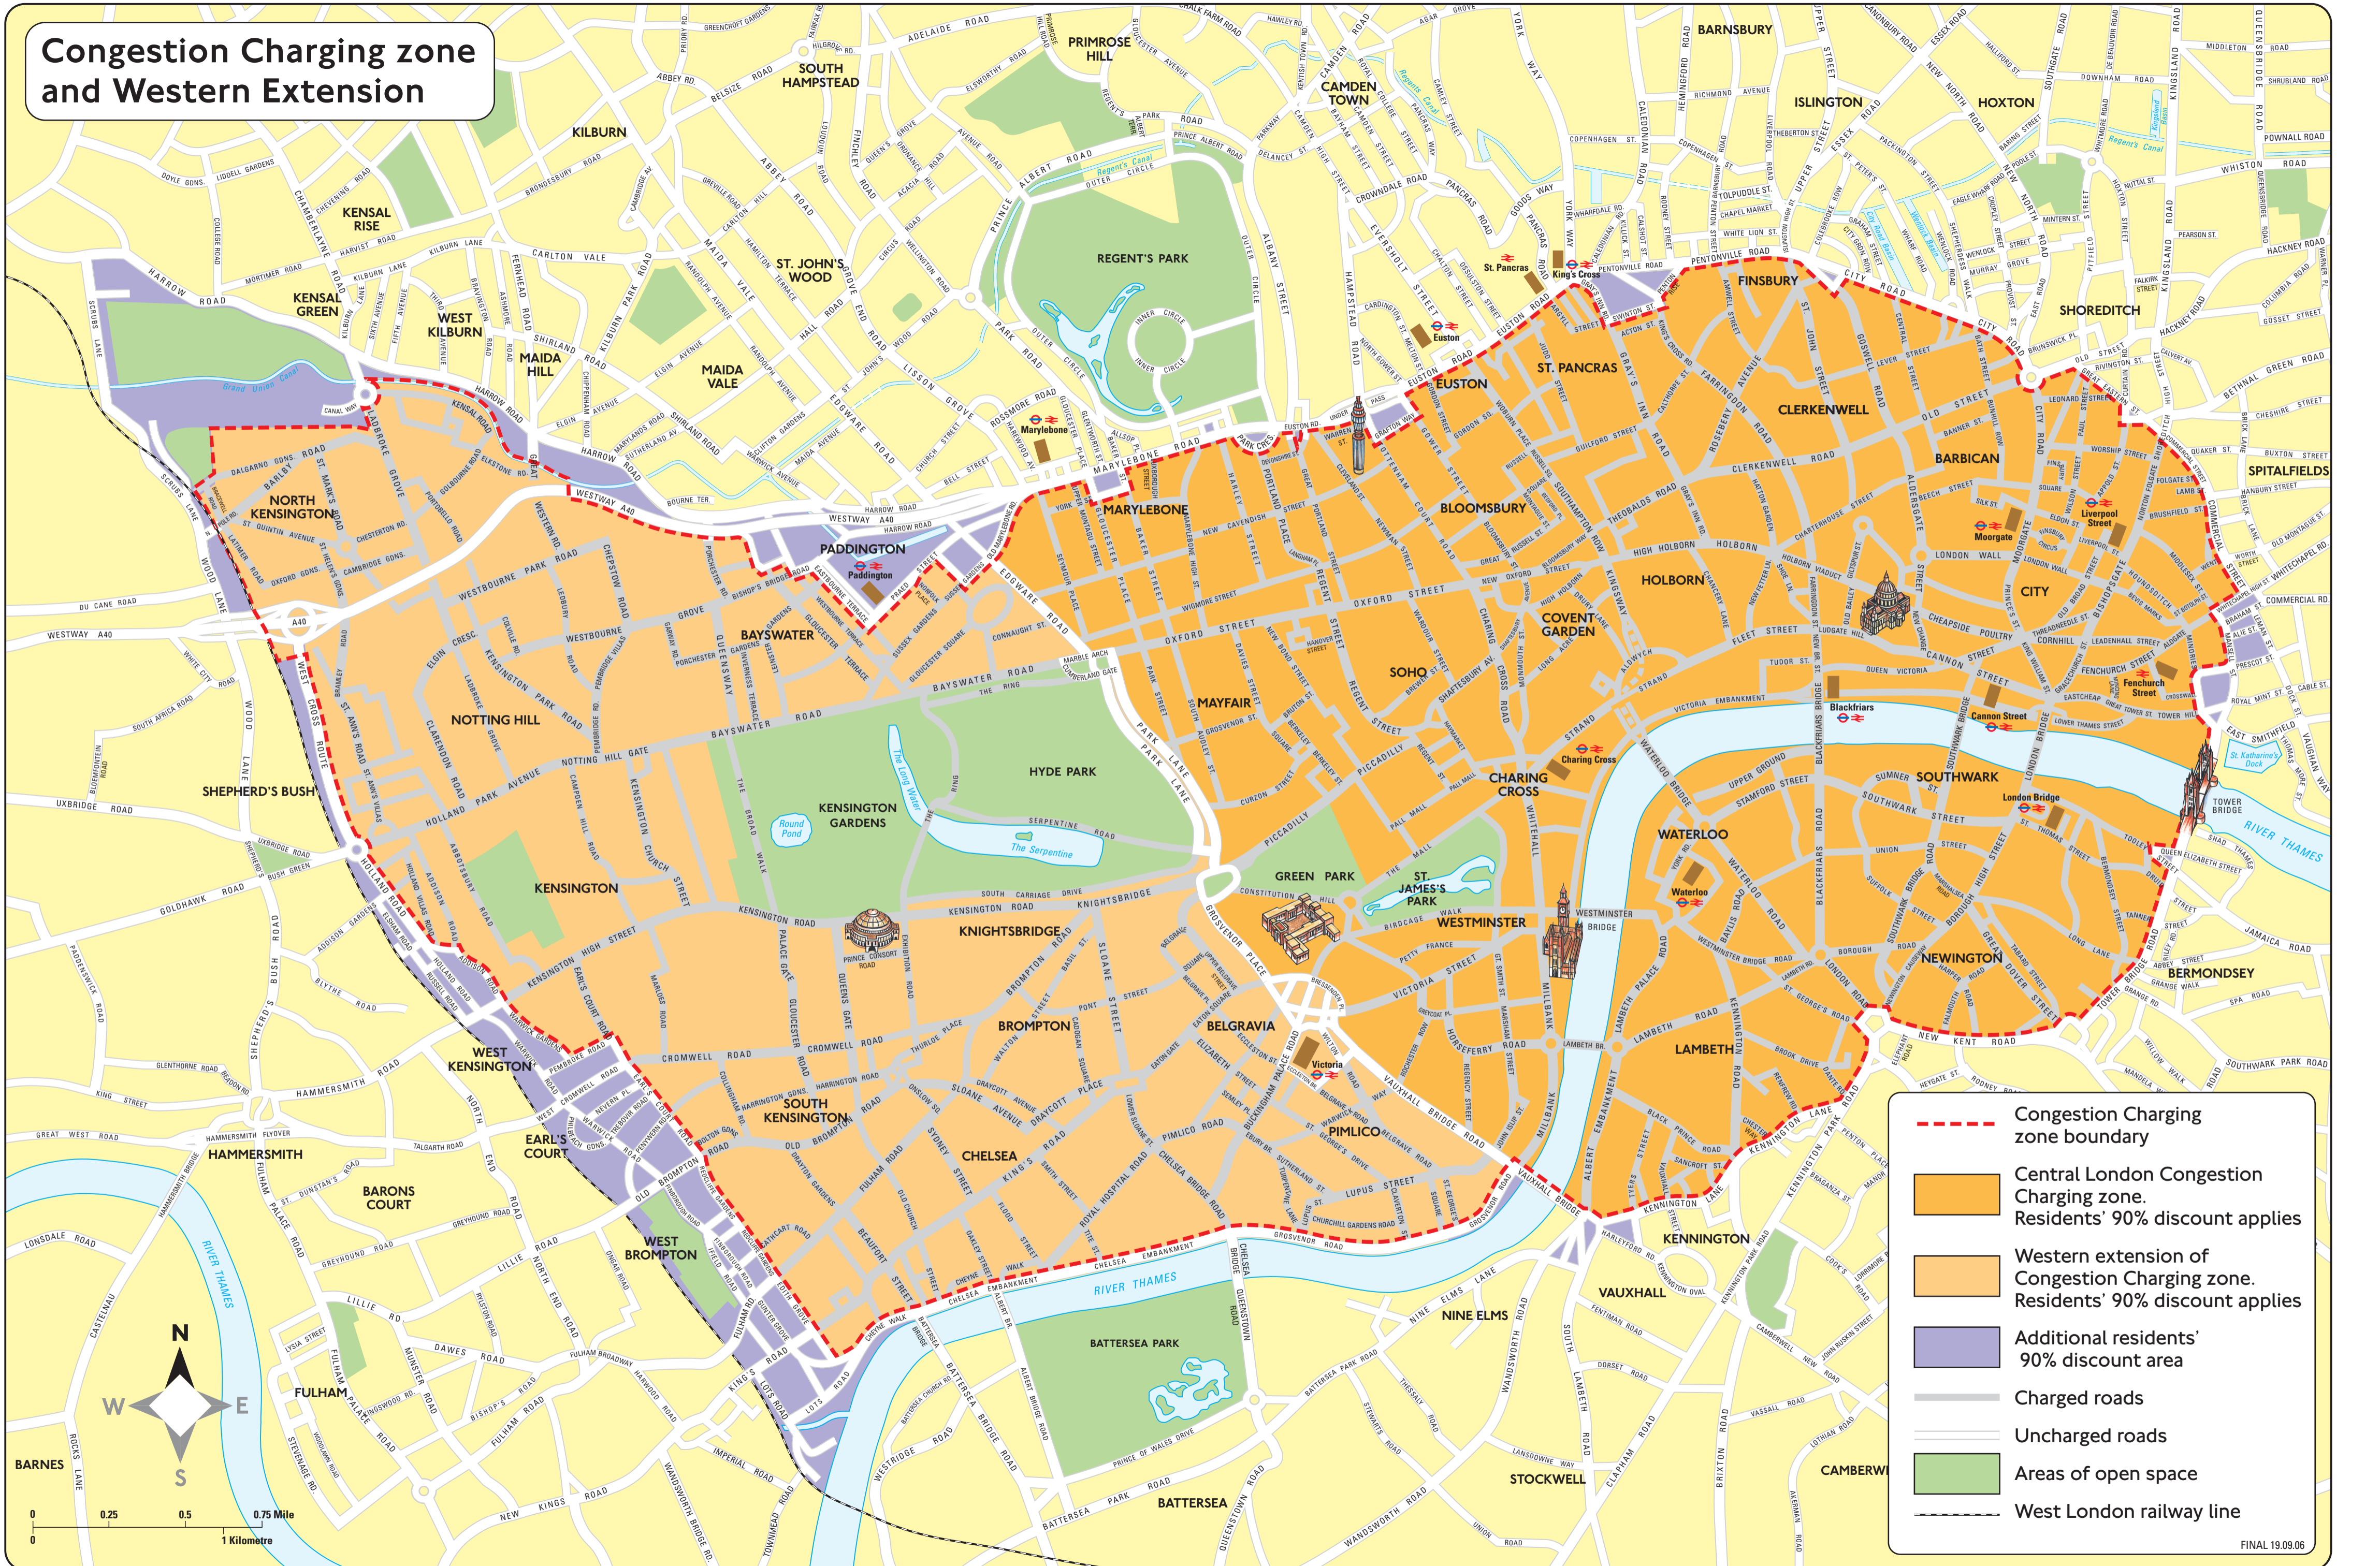

Congestion Charging zone and Western Extension

- Congestion Charging zone boundary
- Central London Congestion Charging zone. Residents' 90% discount applies
- Western extension of Congestion Charging zone. Residents' 90% discount applies
- Additional residents' 90% discount area
- Charged roads
- Uncharged roads
- Areas of open space
- West London railway line